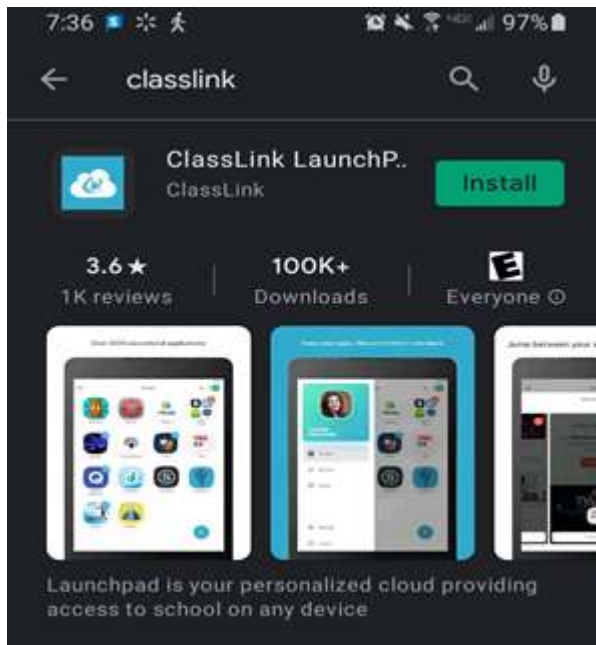

**Here is how to help get your child started on a mobile device:**

1. Download the appropriate app:

[Google Play](#)

2. Follow the attached [tutorial](#).

**Android Instructions**

- Search for your app in the Google Play store and install it.
- Next, search for the school (Franklin Towne Charter). Select it.