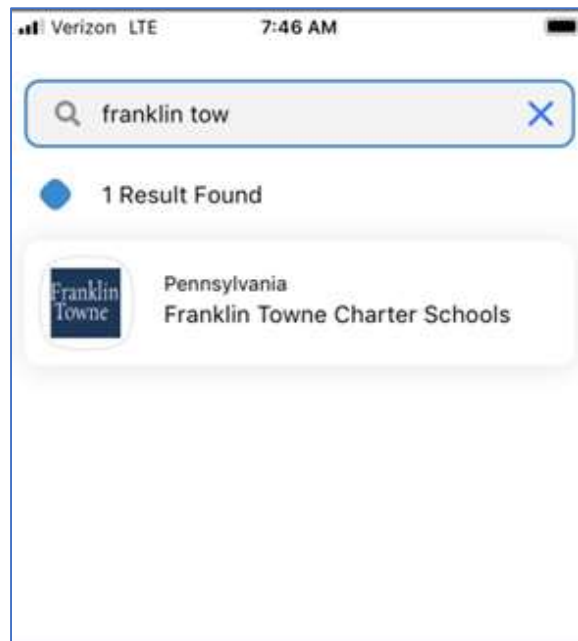

**Here is how to help get your child started on a mobile device:**

1. Download the appropriate app:

[Google Play](#)

2. Follow the attached [tutorial](#).

**Android Instructions**

- Search for your app in the Google Play store and install it.
- Next, search for the school (Franklin Towne Charter). Select it.